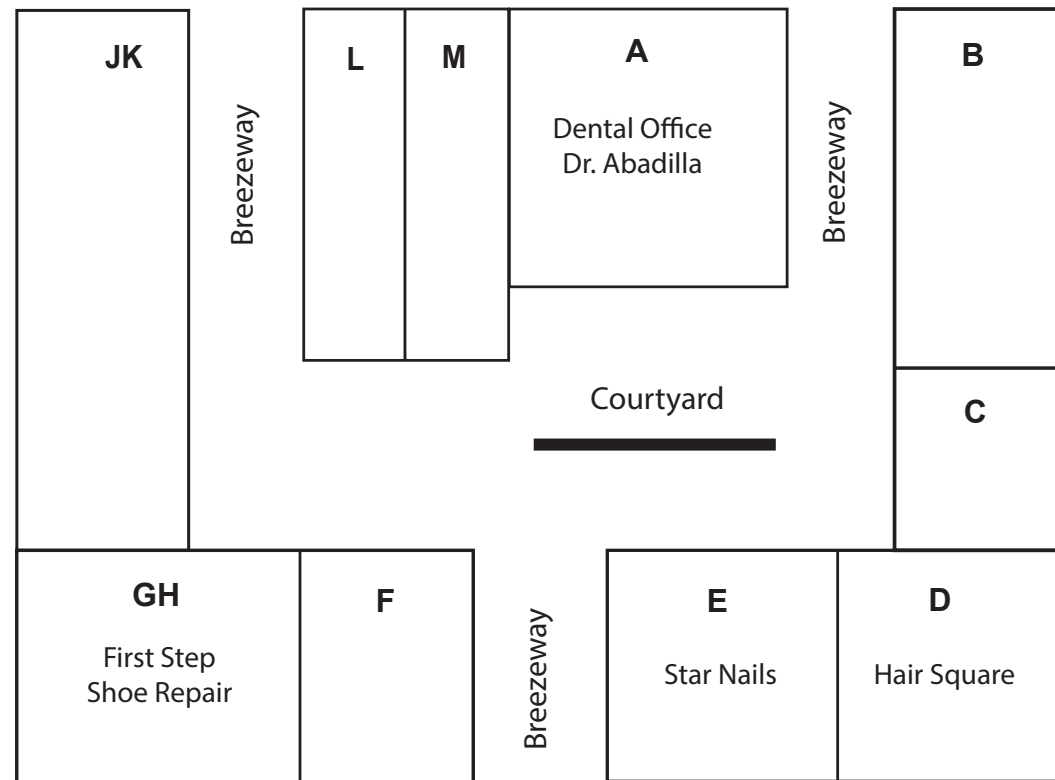

Phone: 708.851.0808
Fa: 708.851.0809

bonniemgmt.com

AN AFFILIATE OF BONNIE INVESTMENT GROUP

Parking lot for shopping center use