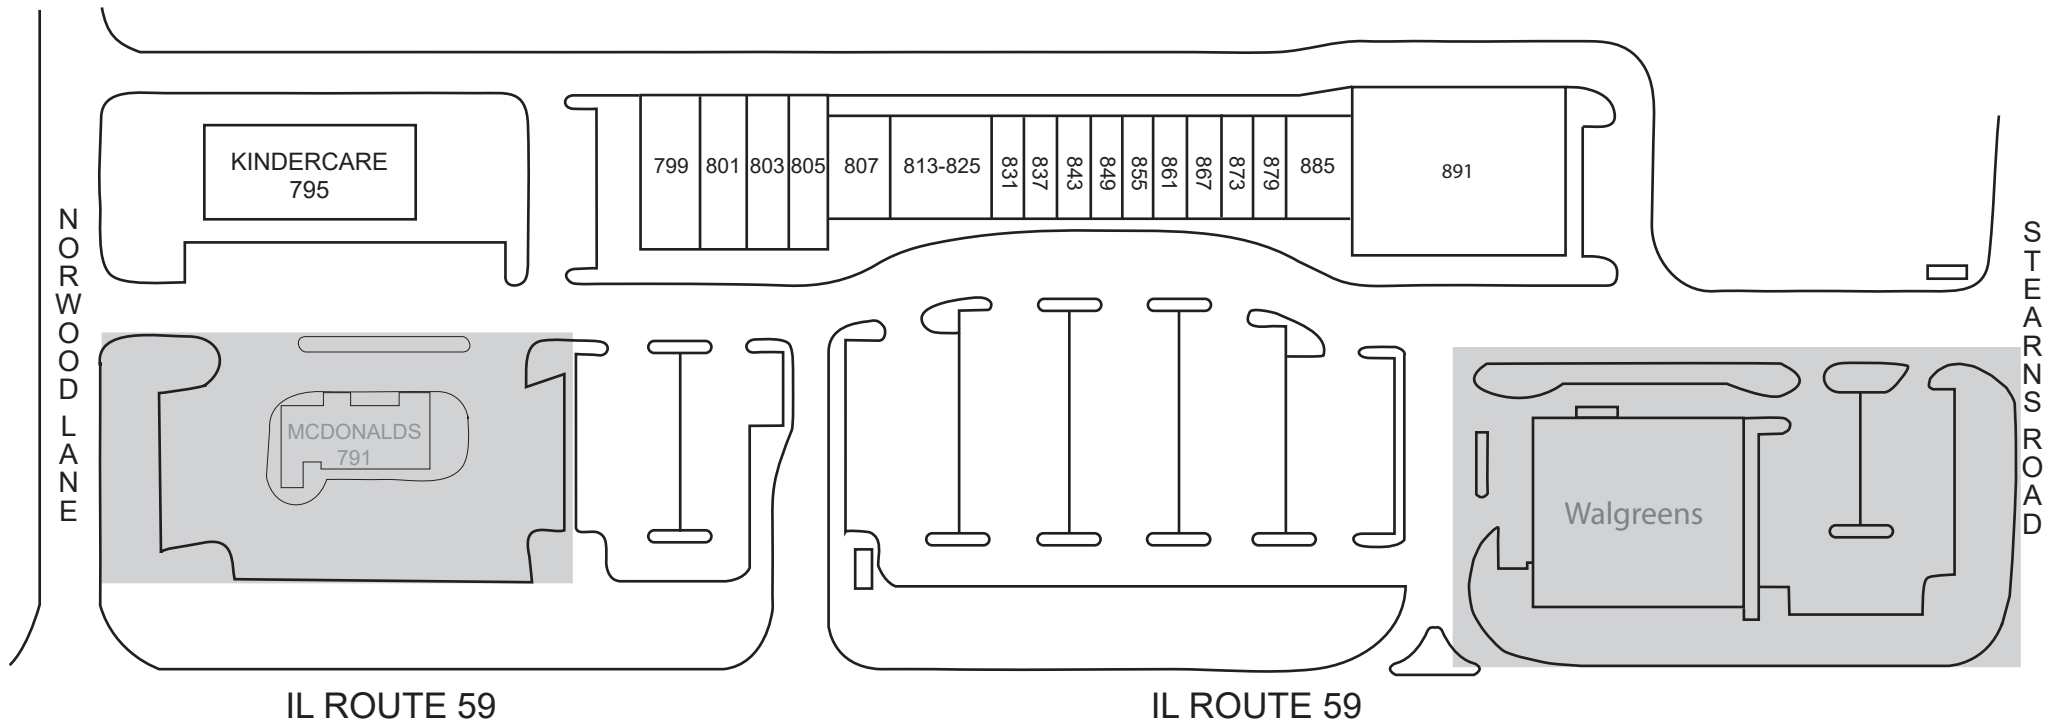

# BREWSTER CREEK

## Bartlett, IL

UNIT	OCCUPANT	SQ.FT.	UNIT	OCCUPANT	SQ.FT.
799	Sherwin-Williams	3,500	849	Dentist	1,200
801	Shelby's	2,537	855	Town and Country Gardens	1,200
803	ATI Physical Therapy	2,025	861	Smoke O Vapor	1,200
805	Silver Lake Restaurant	1,980	867	Savage Hair Salon	1,200
807	Code Ninjas	2,260	873	Edward Jones	1,200
813-825	Orange Theory	3,583	879	AJB Polish Deli	1,200
831	Cleaners	1,200	885	Suburbia Liquors	2,260
837	Subway Sandwiches	1,200	891	The Endorphin Effect	13,000
843	Taylor Street Pizza	1,200	791	Mcdonalds	
				Total	41,945
			795	KinderCare	6,791