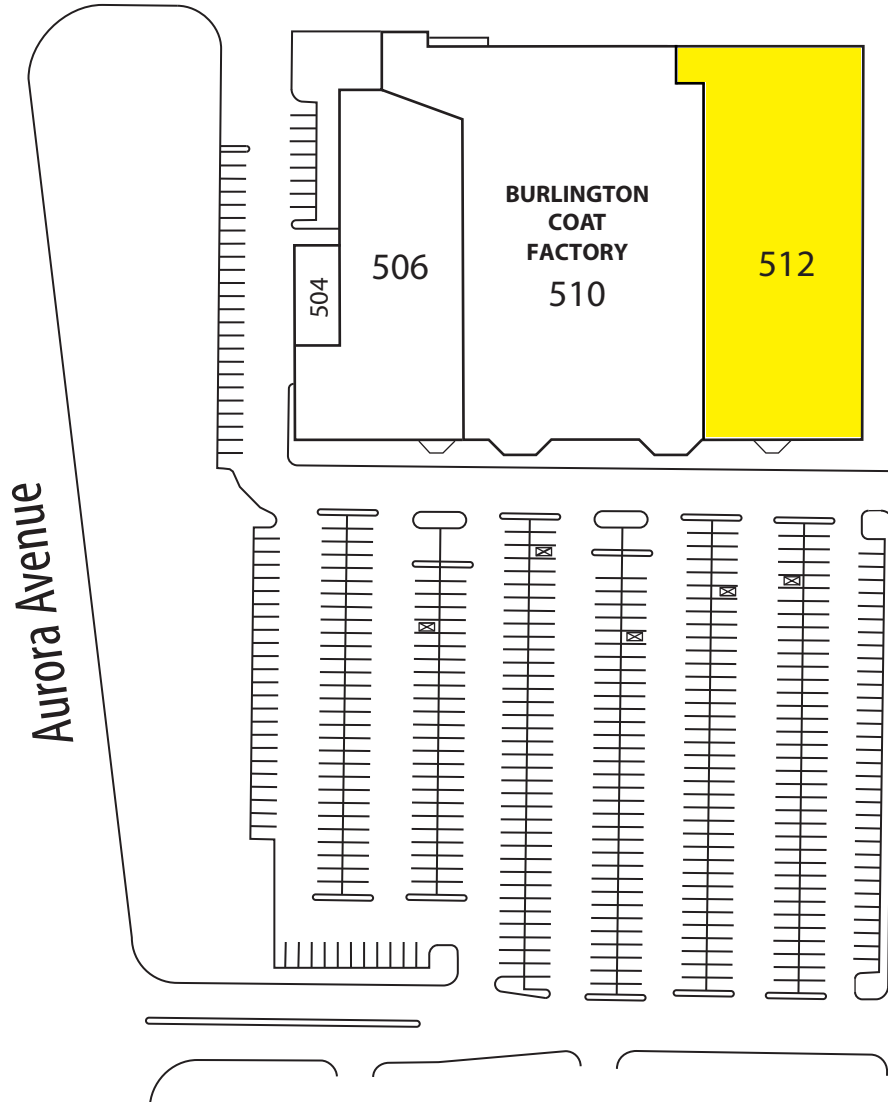

NAPER-NORTH AT NAPERWEST

Naperville, IL

UNIT #	OCCUPANT	SQUARE FT.
504	AVIS CAR RENTAL	2,127
506	CHUCKIE CHEESE'S	20,100
510	BURLINGTON COAT FACTORY	48,537
512	VACANT	31,370
	TOTAL	102,134