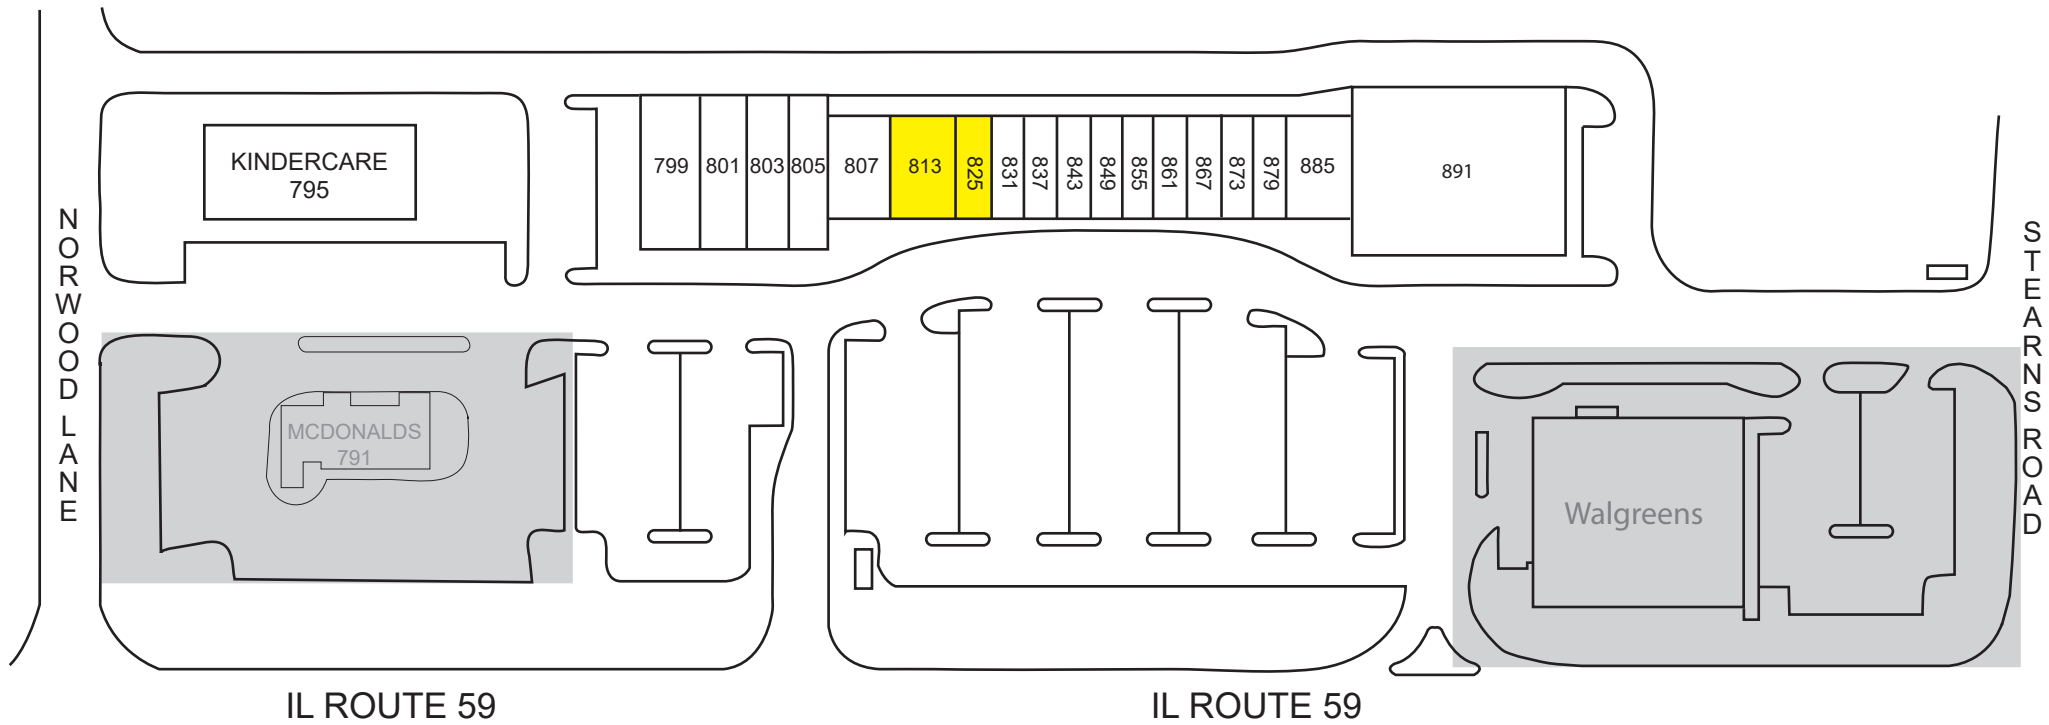

# BREWSTER CREEK

## Bartlett, IL

UNIT	OCCUPANT	SQ.FT.	UNIT	OCCUPANT	SQ.FT.
799	Sherwin-Williams	3,500	849	Dentist	1,200
801	Shelby's	2,537	855	Town and Country Gardens	1,200
803	ATI Physical Therapy	2,025	861	Smoke O Vapor	1,200
805	Silver Lake Restaurant	1,980	867	Savage Hair Salon	1,200
807	Code Ninjas	2,260	873	Edward Jones	1,200
813	AVAILABLE	2,383	879	AJB Polish Deli	1,200
825	AVAILABLE	1,200	885	Suburbia Liquors	2,260
831	Cleaners	1,200	891	The Endorphin Effect	13,000
837	Subway Sandwiches	1,200	791	Mcdonalds	
843	Taylor Street Pizza	1,200			
				Total	41,945
			795	Kindercare	6,791