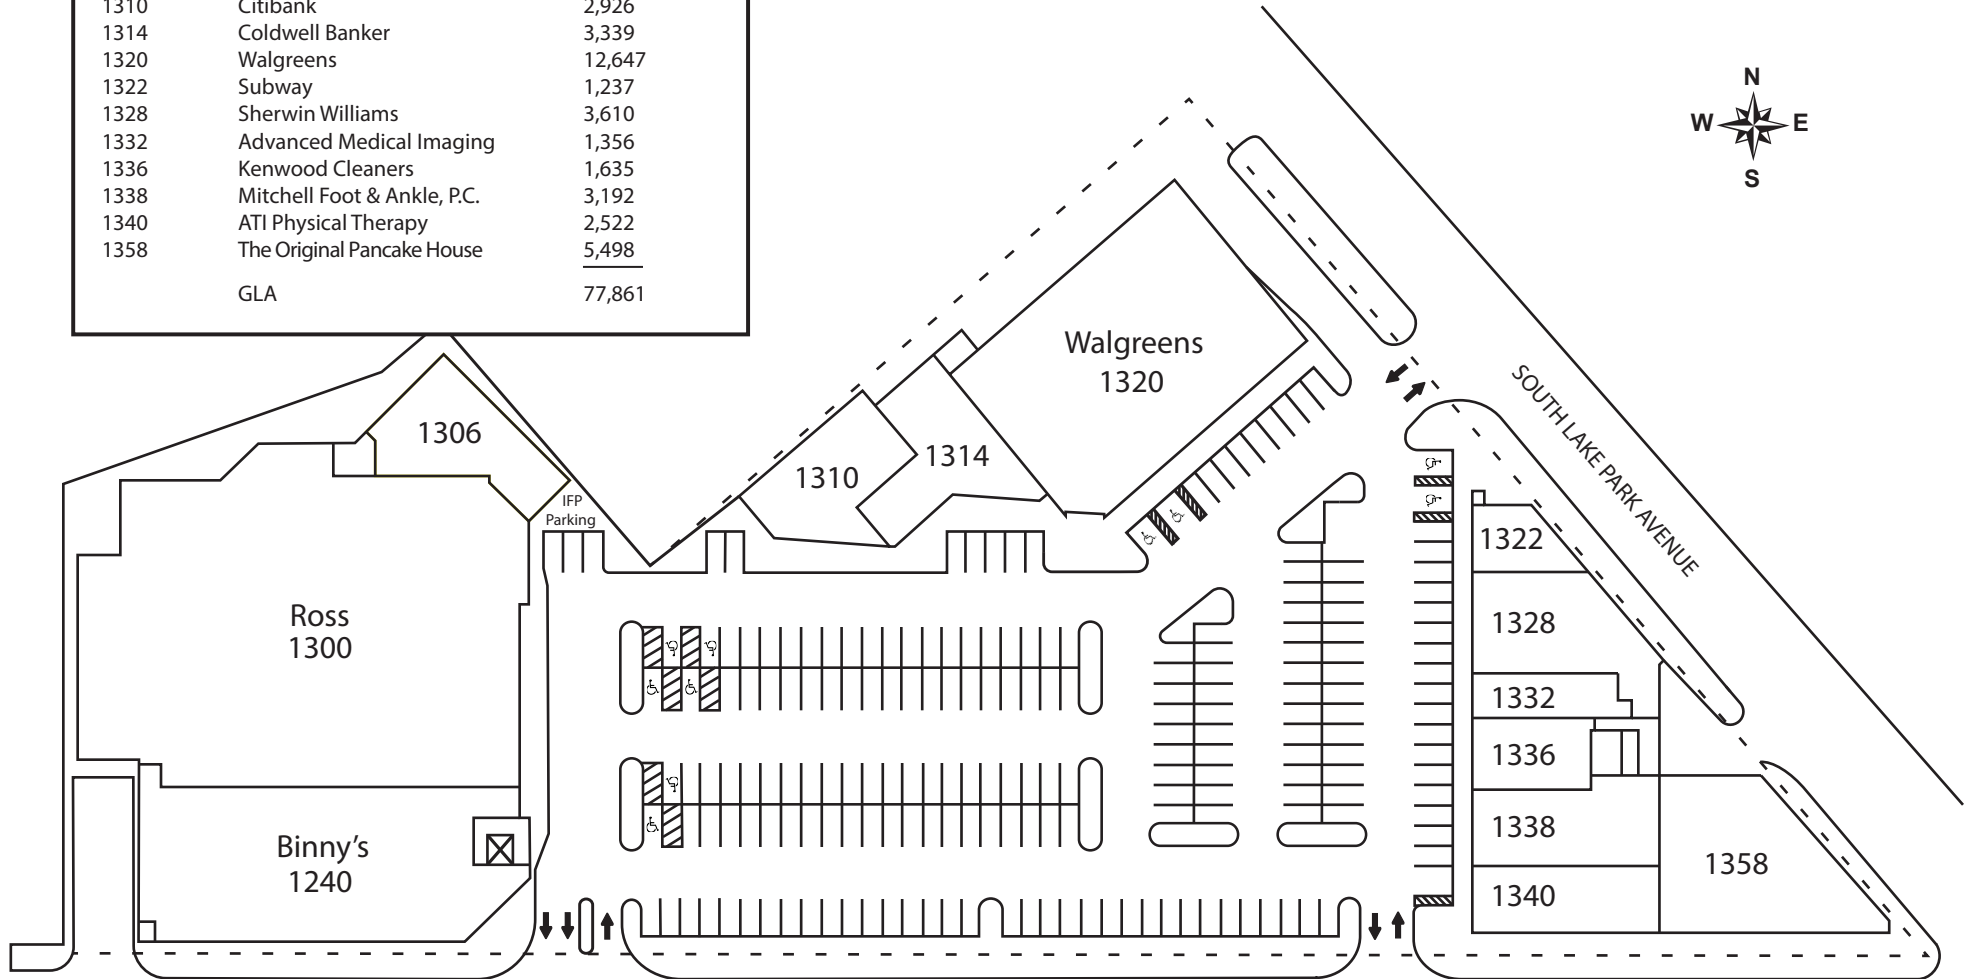

# LAKE PARK POINTE Chicago, IL

| <u>UNIT</u> | <u>OCCUPANT</u>             | <u>SQUARE FT.</u> |
|-------------|-----------------------------|-------------------|
| 1240        | Binny's Beverage Depot      | 10,662            |
| 1300        | Ross Dress for Less         | 26,537            |
| 1306        | Italian Fiesta Pizzeria     | 2,700             |
| 1310        | Citibank                    | 2,926             |
| 1314        | Coldwell Banker             | 3,339             |
| 1320        | Walgreens                   | 12,647            |
| 1322        | Subway                      | 1,237             |
| 1328        | Sherwin Williams            | 3,610             |
| 1332        | Advanced Medical Imaging    | 1,356             |
| 1336        | Kenwood Cleaners            | 1,635             |
| 1338        | Mitchell Foot & Ankle, P.C. | 3,192             |
| 1340        | ATI Physical Therapy        | 2,522             |
| 1358        | The Original Pancake House  | 5,498             |
|             | GLA                         | 77,861            |

EAST 47th STREET