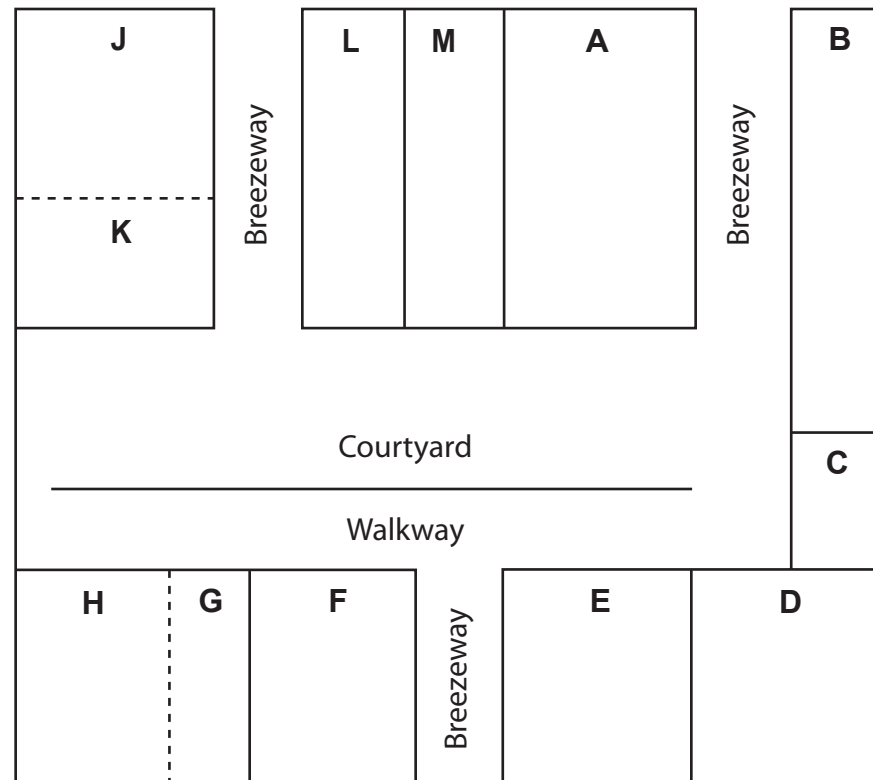

73925 HIGHWAY 111 Palm Desert, CA

Highway 111

<u>UNIT</u>	<u>OCCUPANT</u>	<u>SQUARE FT.</u>
A	Dentist	856
B	Flambuyan	541
C	Salon	207
D	Hair Square	558
E	Star Nails	588
F	Lily's Barber Shop	612
GH	Shoe Repair	841
JK	Blinds & Design	998
L	Colonics Plus	481
M	Hearing Aids	481
		<u>6,163</u>