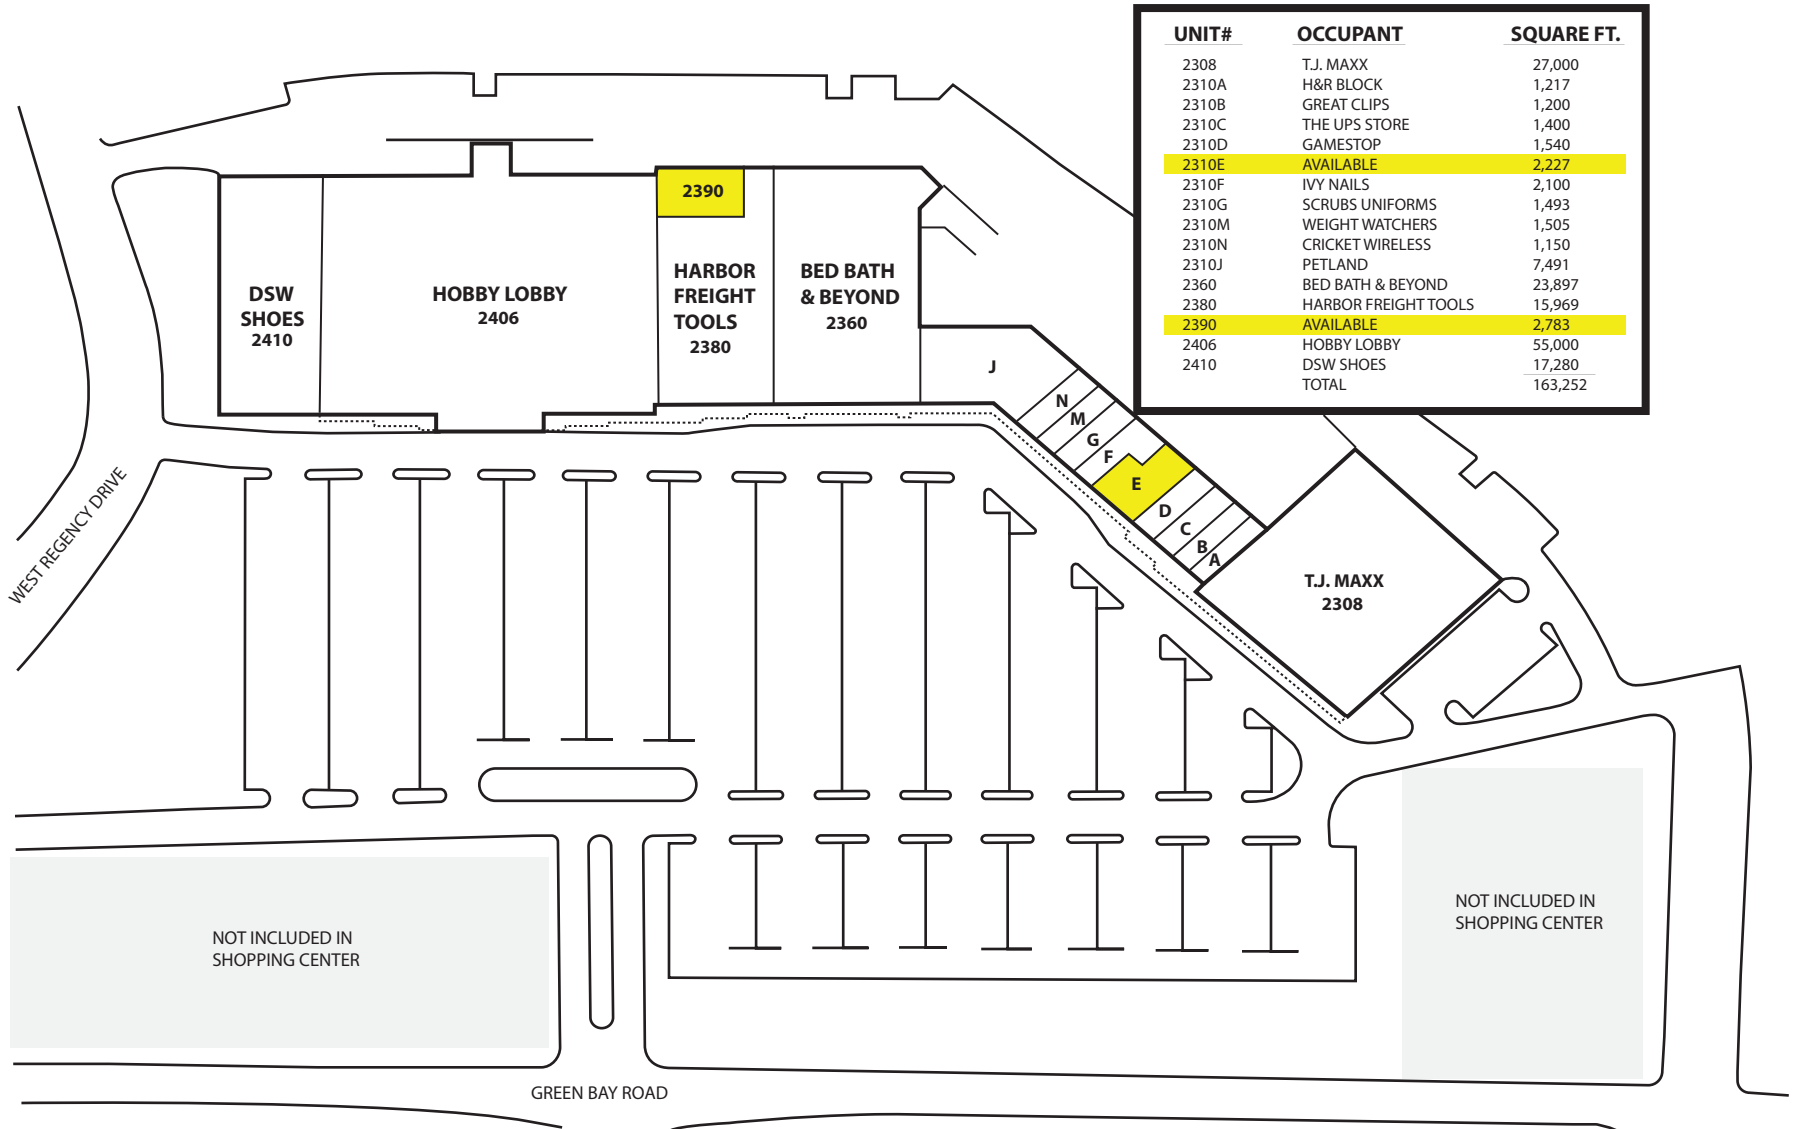

REGENCY POINT SHOPPING CENTER

Racine, WI

UNIT#	OCCUPANT	SQUARE FT.
2308	T.J. MAXX	27,000
2310A	H&R BLOCK	1,217
2310B	GREAT CLIPS	1,200
2310C	THE UPS STORE	1,400
2310D	GAMESTOP	1,540
2310E	AVAILABLE	2,227
2310F	IVY NAILS	2,100
2310G	SCRUBS UNIFORMS	1,493
2310M	WEIGHT WATCHERS	1,505
2310N	CRICKET WIRELESS	1,150
2310J	PETLAND	7,491
2360	BED BATH & BEYOND	23,897
2380	HARBOR FREIGHT TOOLS	15,969
2390	AVAILABLE	2,783
2406	HOBBY LOBBY	55,000
2410	DSW SHOES	17,280
	TOTAL	163,252