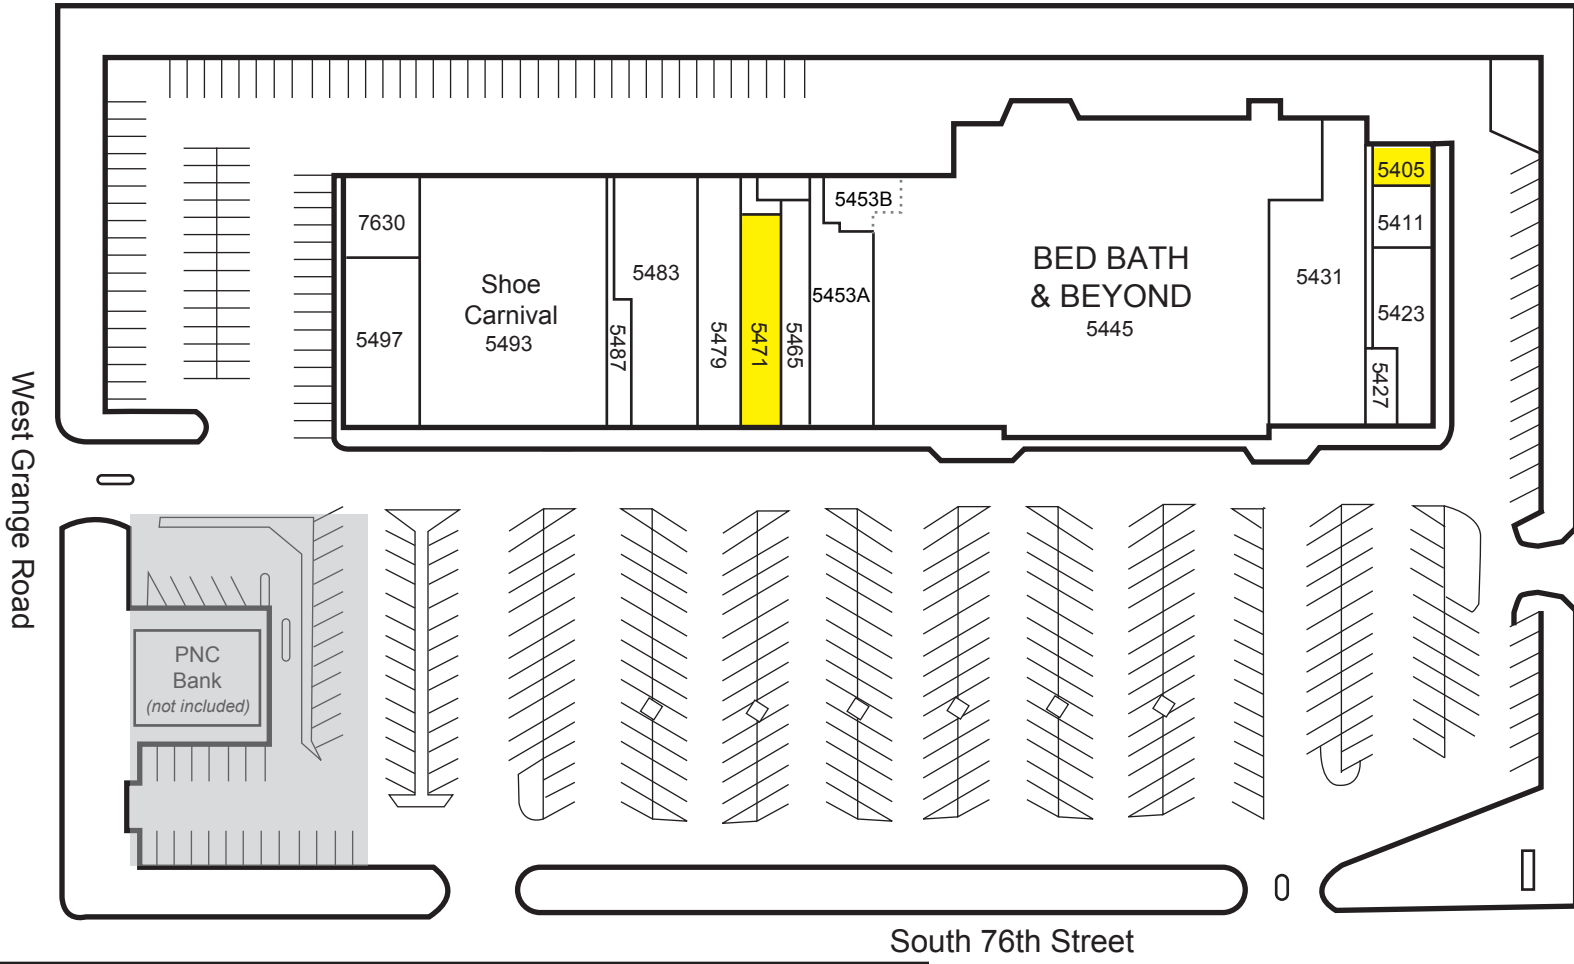

SOUTHRIDGE PLAZA Greendale, WI

UNIT	OCCUPANT	SQUARE FT.	UNIT	OCCUPANT	SQUARE FT.
7630	Old World Deli	1,600	5445	Bed Bath And Beyond	30,781
5497	America's Best Eyewear	3,357	5453B	Bed Bath Storage	2,223
5493	Shoe Carnival	12,500	5431	The Learning Shop	7,446
5487	Klasiana's Pizza	1,275	5427	Poblocki Travel	800
5483	The Avenue	4,975	5423	Tango Nail Bar & Salon	2,620
5479	Weight Watchers	3,125	5411	Avada Audiology	1,030
5471	AVAILABLE	2,120	5405	AVAILABLE	686
5465	Mariner Finance	1,775			
5453A	Lane Bryant	4,500			
			Total		80,813