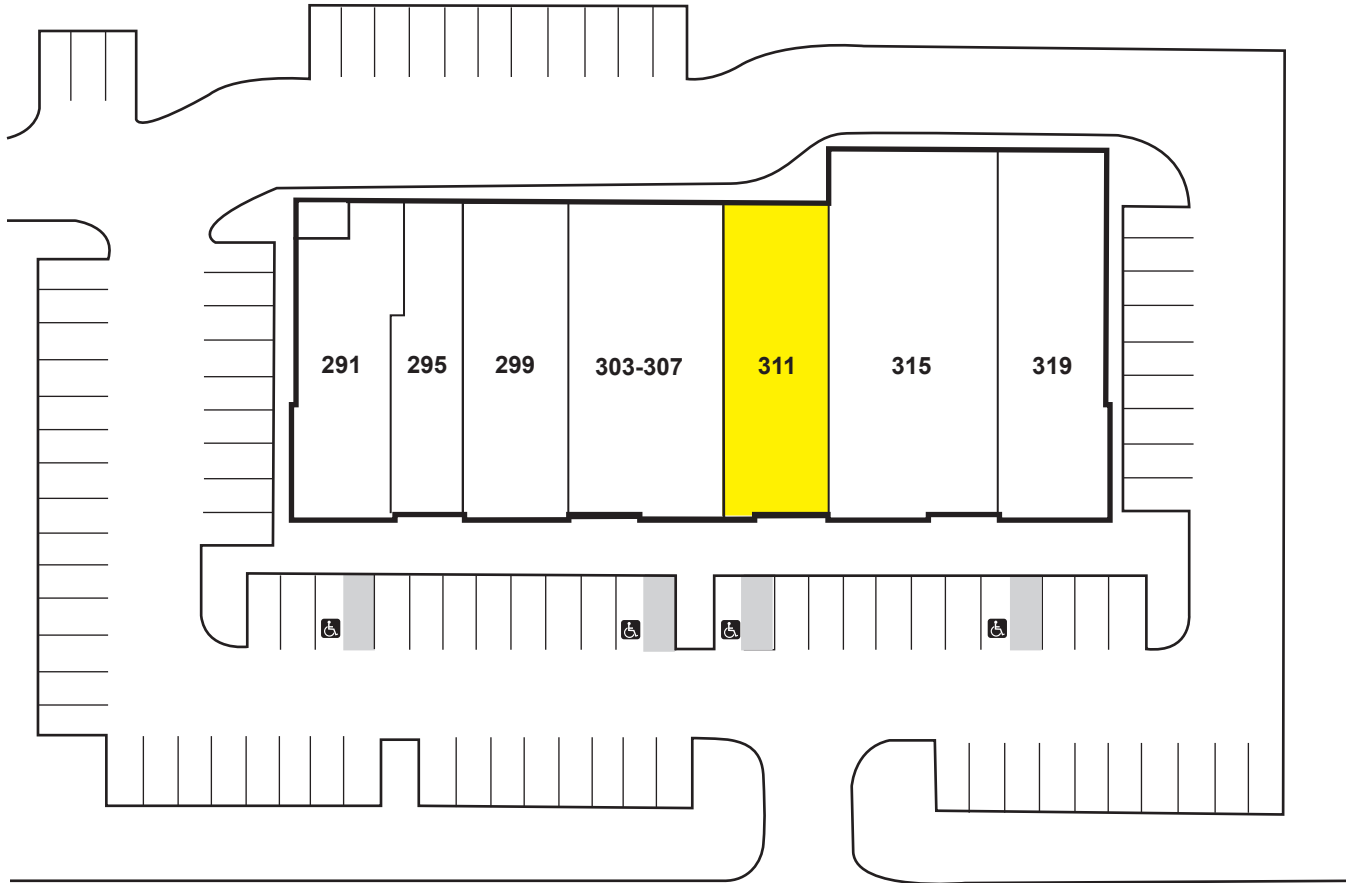

# STONEBROOK PLACE

## Bolingbrook, IL

291-319 North Bolingbrook Drive (IL Route 53)

| UNIT#        | OCCUPANT                       | DIMENSIONS    | SQUARE FT.    |
|--------------|--------------------------------|---------------|---------------|
| 291          | El Balcon                      | 26' x 84' irr | 2,216         |
| 295          | Wapa's Beauty and Barber Salon | 20' x 82' irr | 1,480         |
| 299          | WingStop                       | 26' x 84'     | 2,184         |
| 303-7        | Leslie's Pools                 | 41' x 84'     | 3,404         |
| 311          | Available                      | 27' x 82' irr | 2,228         |
| 315          | Once Upon A Child              | 46' x 98' irr | 4,468         |
| 319          | PT Solutions                   | 26' x 98' irr | 2,687         |
| <b>Total</b> |                                |               | <b>18,667</b> |