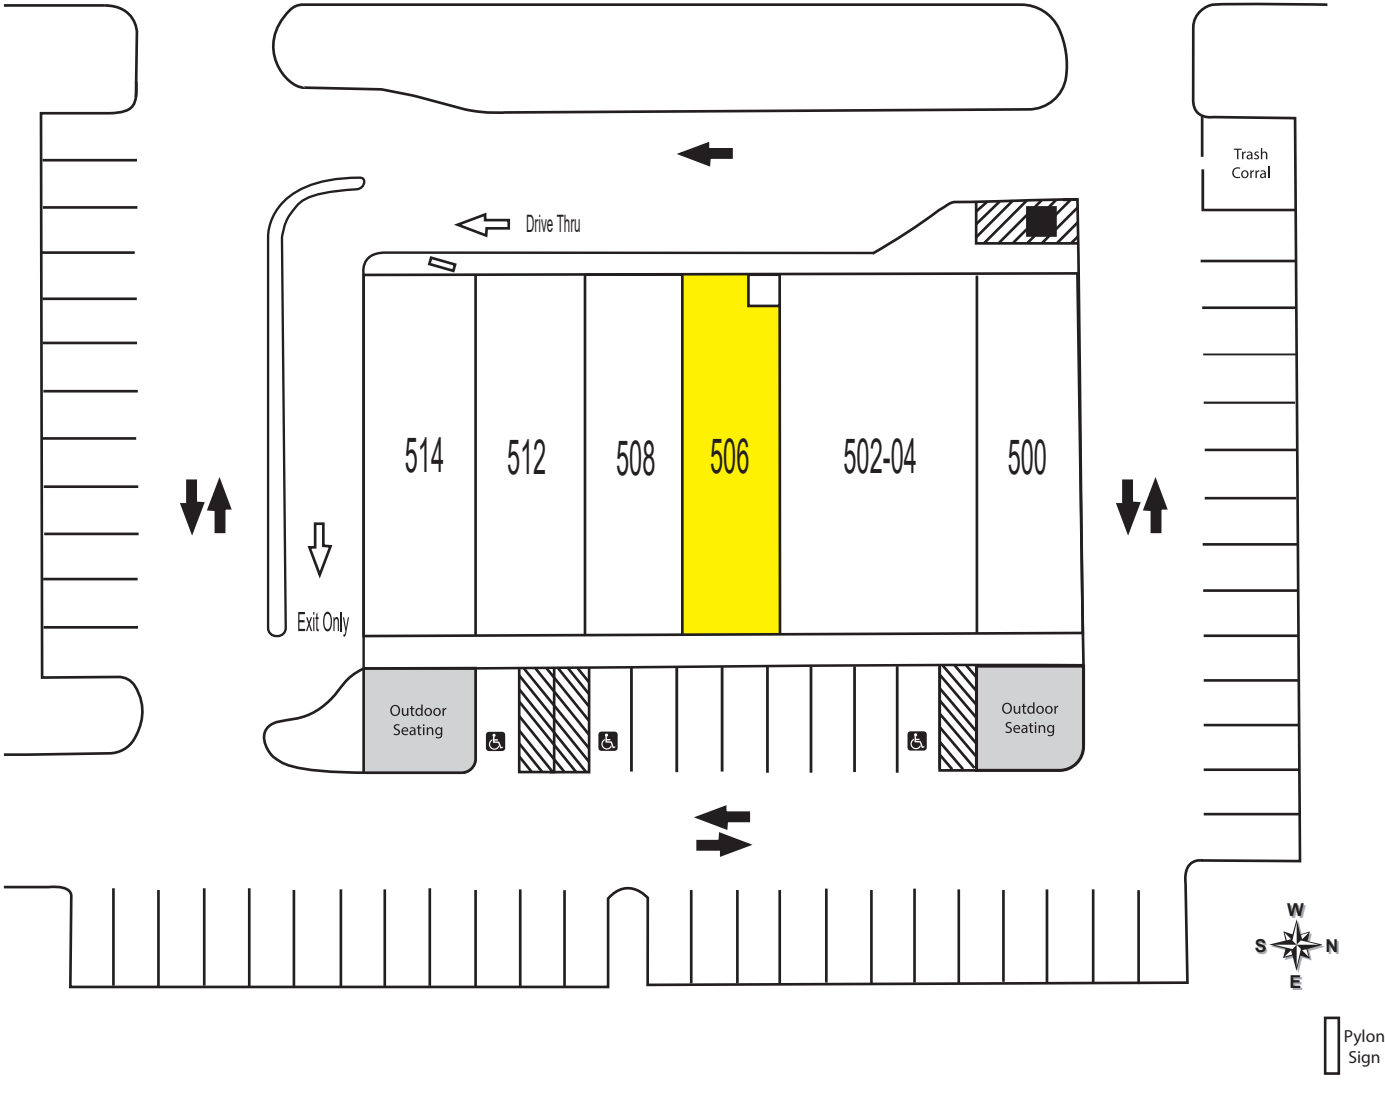

# RANDALL POINTE PLAZA South Elgin, IL

UNIT	OCCUPANT	SQUARE FT.
500	Jimmy Johns	1,470
502-04	Leslies Poolmart	2,847
506	Available	1,240
508	Stella's	1,330
512	Sprint Wireless	1,600
514	Dunkin Donuts	1,600
Total		10,087