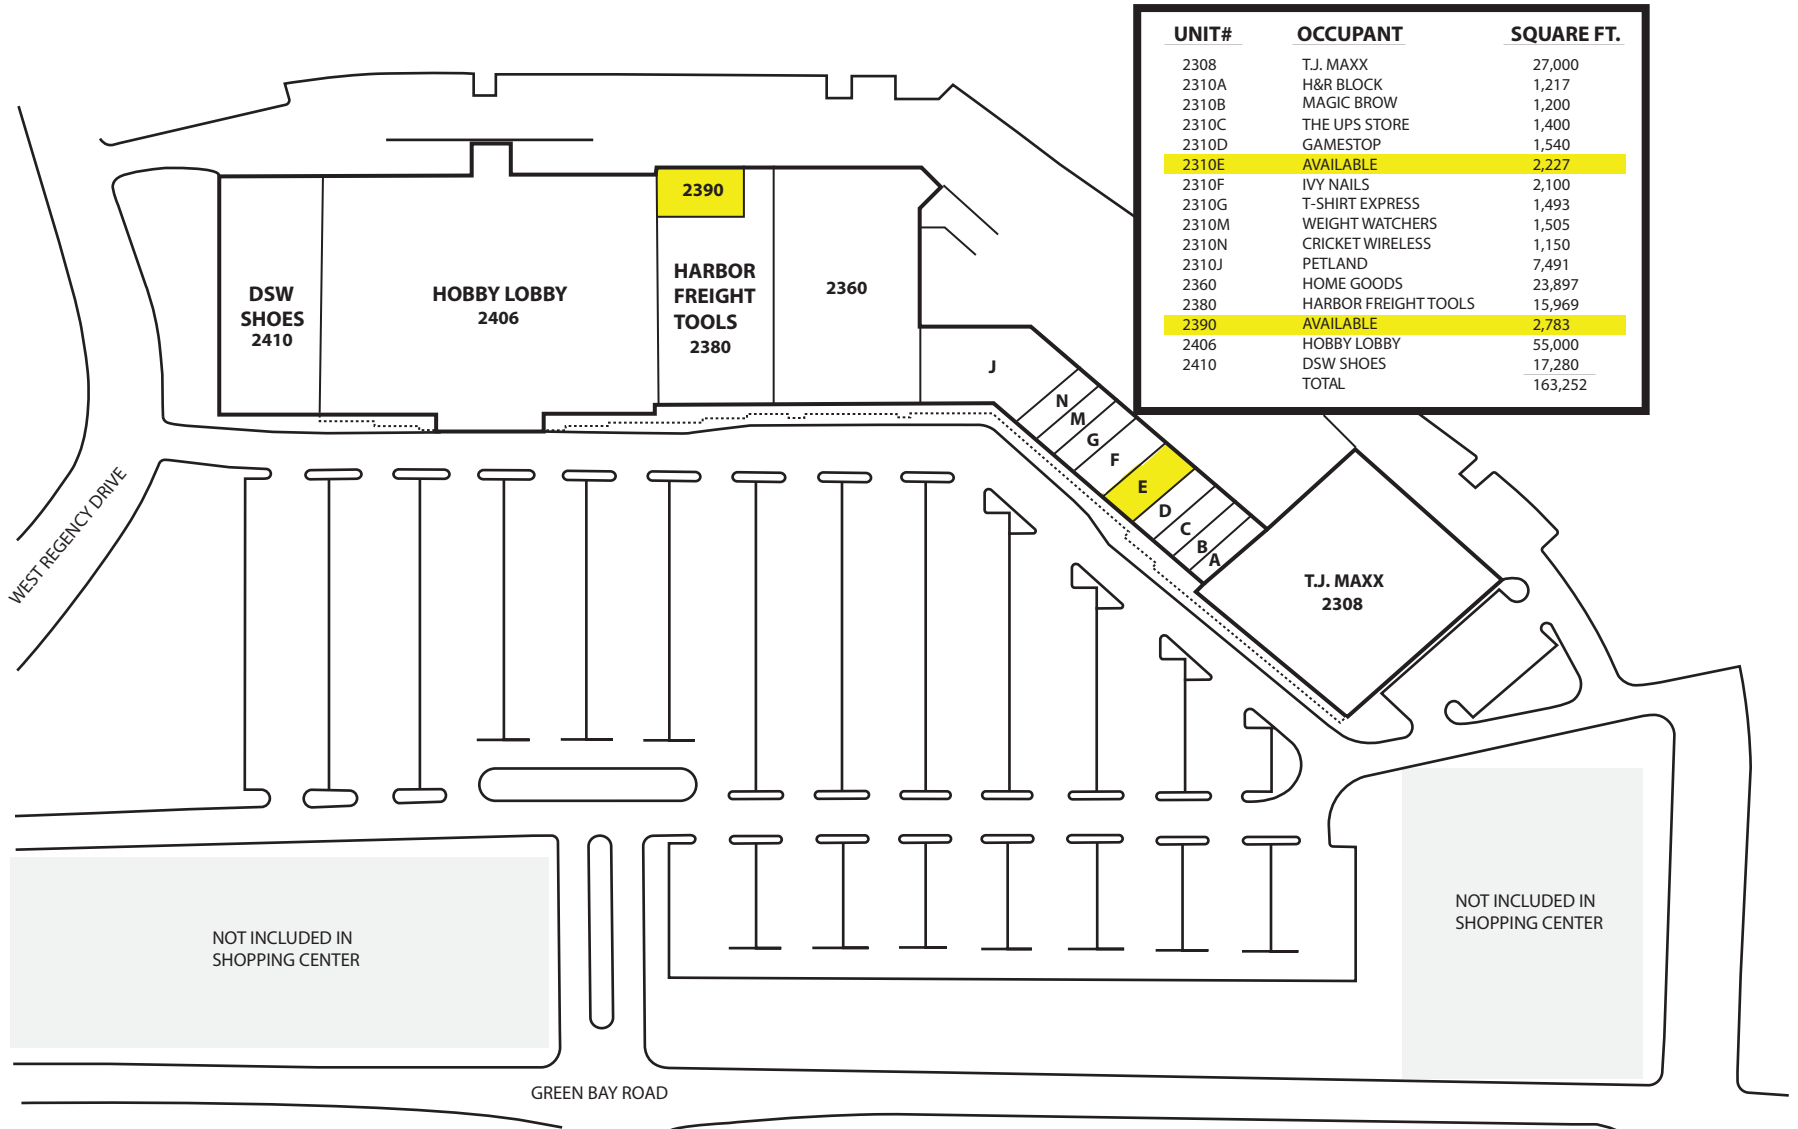

2308-2410 S. Green Bay Rd, Racine, WI 53406

REGENCY POINT SHOPPING CENTER

Racine, WI

UNIT#	OCCUPANT	SQUARE FT.
2308	T.J. MAXX	27,000
2310A	H&R BLOCK	1,217
2310B	MAGIC BROW	1,200
2310C	THE UPS STORE	1,400
2310D	GAMESTOP	1,540
2310E	AVAILABLE	2,227
2310F	IVY NAILS	2,100
2310G	T-SHIRT EXPRESS	1,493
2310M	WEIGHT WATCHERS	1,505
2310N	CRICKET WIRELESS	1,150
2310J	PETLAND	7,491
2360	HOME GOODS	23,897
2380	HARBOR FREIGHT TOOLS	15,969
2390	AVAILABLE	2,783
2406	HOBBY LOBBY	55,000
2410	DSW SHOES	17,280
	TOTAL	163,252