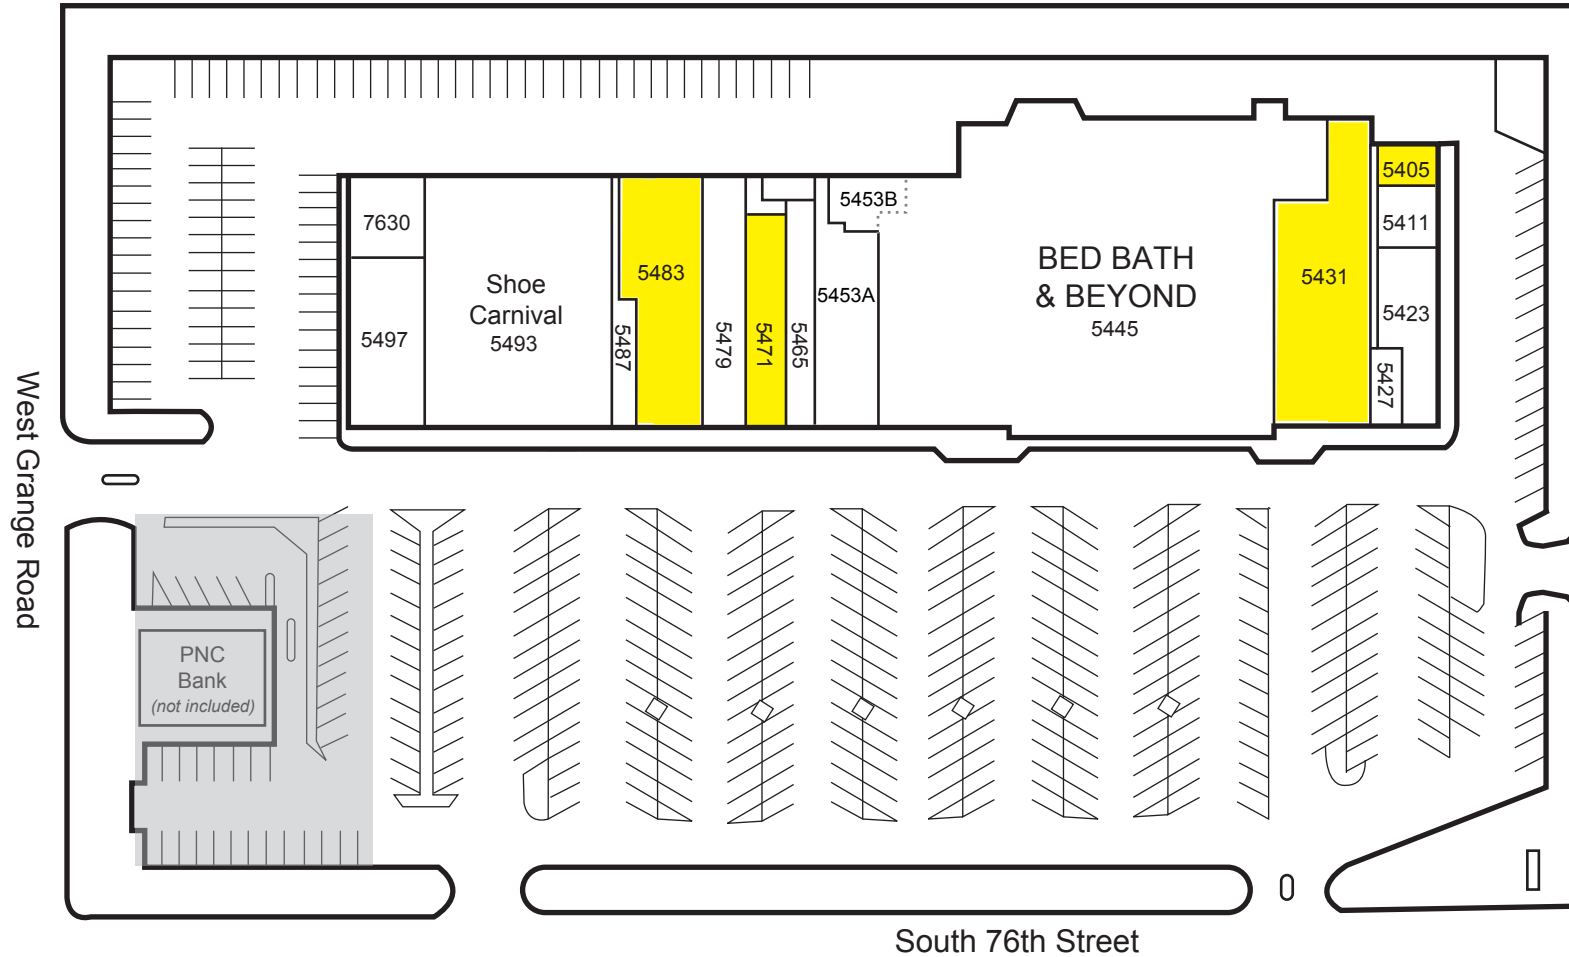

# SOUTHRIDGE PLAZA Greendale, WI

UNIT	OCCUPANT	SQUARE FT.	UNIT	OCCUPANT	SQUARE FT.
7630	Old World Deli	1,600	5445	Bed Bath And Beyond	30,781
5497	America's Best Eyewear	3,357	5453B	Bed Bath Storage	2,223
5493	Shoe Carnival	12,500	5431	AVAILABLE	7,446
5487	Klasiana's Pizza	1,275	5427	BM Smoke On	800
5483	AVAILABLE	4,975	5423	Tango Nail Bar & Salon	2,620
5479	Weight Watchers	3,125	5411	Hearing Life	1,030
5471	AVAILABLE	2,120	5405	AVAILABLE	686
5465	Mariner Finance	1,775			
5453A	Lane Bryant	4,500			
			Total		80,813