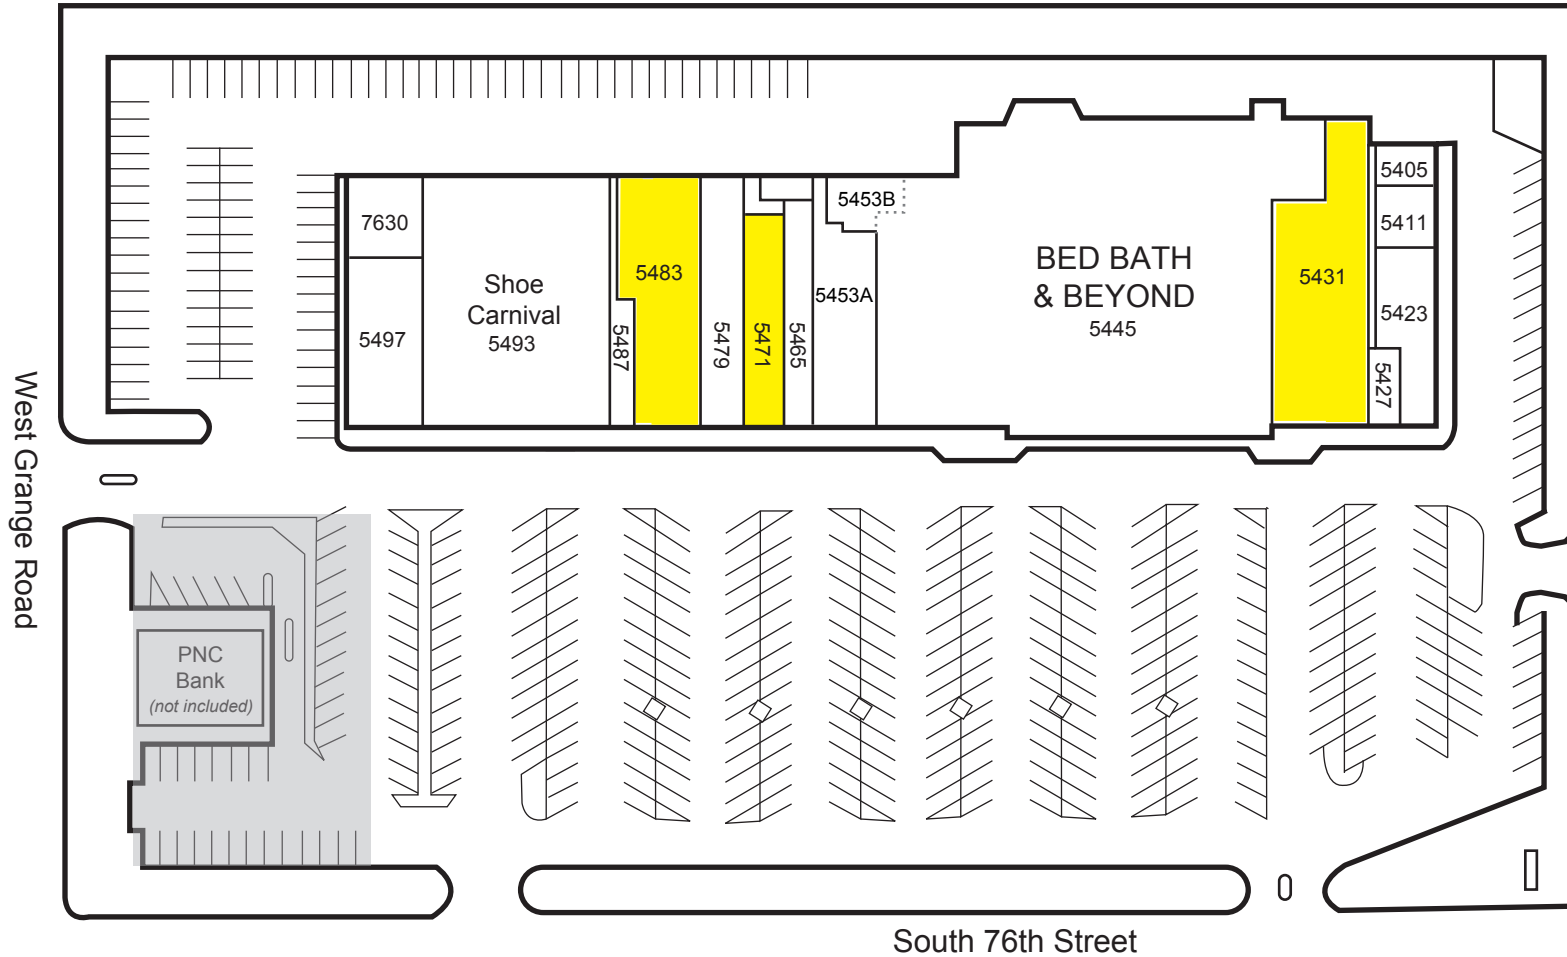

7630 W. Grange Ave & 5497 S. 75th St, Greendale, WI 53129

SOUTHRIDGE PLAZA Greendale, WI

UNIT	OCCUPANT	SQUARE FT.	UNIT	OCCUPANT	SQUARE FT.
7630	Old World Deli	1,600	5445	Bed Bath And Beyond	30,781
5497	America's Best Eyewear	3,357	5453B	Bed Bath Storage	2,223
5493	Shoe Carnival	12,500	5431	AVAILABLE	7,446
5487	Klasiana's Pizza	1,275	5427	Poblocki Travel	800
5483	AVAILABLE	4,975	5423	Tango Nail Bar & Salon	2,620
5479	Weight Watchers	3,125	5411	Hearing Life	1,030
5471	AVAILABLE	2,120	5405	Milwaukee CBD Exchange	686
5465	Mariner Finance	1,775			
5453A	Lane Bryant	4,500			
			Total		80,813