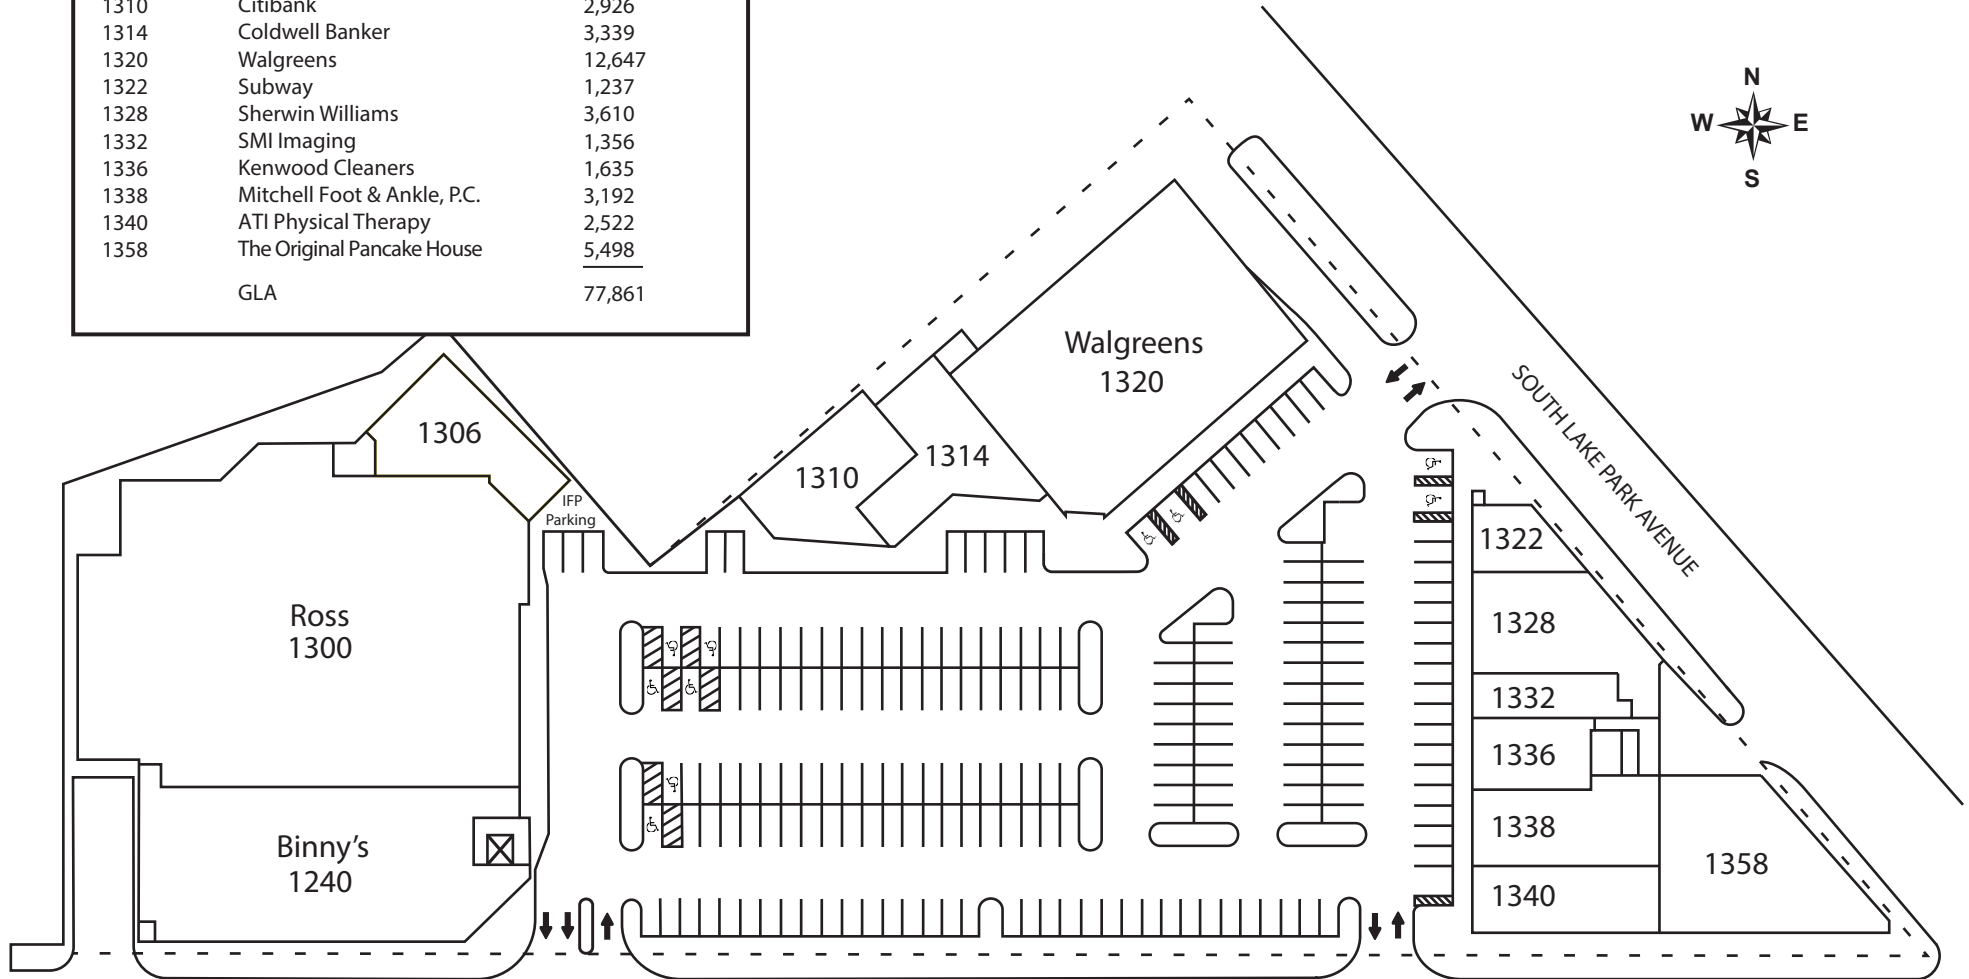

# LAKE PARK POINTE Chicago, IL

<u>UNIT</u>	<u>OCCUPANT</u>	<u>SQUARE FT.</u>
1240	Binny's Beverage Depot	10,662
1300	Ross Dress for Less	26,537
1306	Italian Fiesta Pizzeria	2,700
1310	Citibank	2,926
1314	Coldwell Banker	3,339
1320	Walgreens	12,647
1322	Subway	1,237
1328	Sherwin Williams	3,610
1332	SMI Imaging	1,356
1336	Kenwood Cleaners	1,635
1338	Mitchell Foot & Ankle, P.C.	3,192
1340	ATI Physical Therapy	2,522
1358	The Original Pancake House	5,498
	GLA	77,861

# LAKE PARK POINTE - Mezzanine Chicago, IL

<u>SUITE</u>	<u>OCCUPANT</u>	<u>SQUARE FT.</u>
200	Lake View Dermatology	3,078
201	Hyde Park Chiropractic	1,800
204	Scheck & Siress Prosthetics	3,481
205	VACANT	940
209	DHJS, LLC	510
	GLA	9,809

47TH STREET