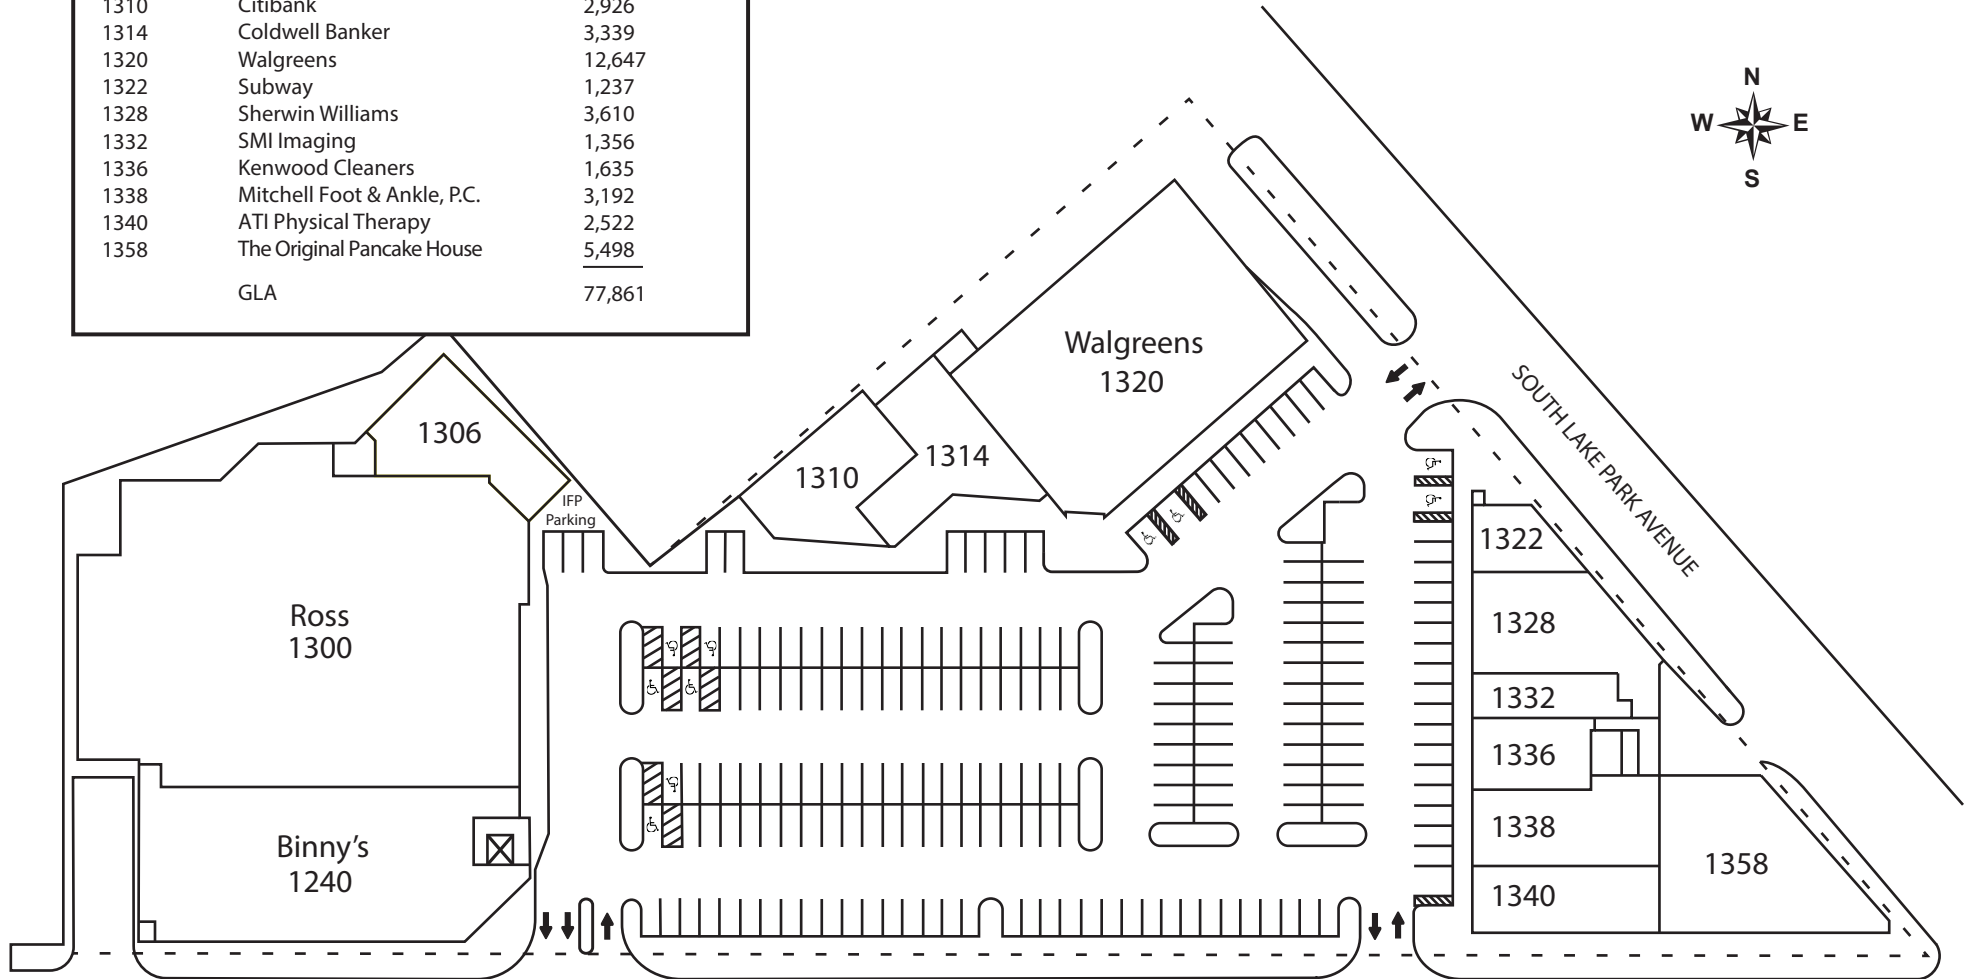

# LAKE PARK POINTE Chicago, IL

<u>UNIT</u>	<u>OCCUPANT</u>	<u>SQUARE FT.</u>
1240	Binny's Beverage Depot	10,662
1300	Ross Dress for Less	26,537
1306	Italian Fiesta Pizzeria	2,700
1310	Citibank	2,926
1314	Coldwell Banker	3,339
1320	Walgreens	12,647
1322	Subway	1,237
1328	Sherwin Williams	3,610
1332	SMI Imaging	1,356
1336	Kenwood Cleaners	1,635
1338	Mitchell Foot & Ankle, P.C.	3,192
1340	ATI Physical Therapy	2,522
1358	The Original Pancake House	5,498
	GLA	77,861

EAST 47th STREET

# LAKE PARK POINTE - Mezzanine Chicago, IL

<u>SUITE</u>	<u>OCCUPANT</u>	<u>SQUARE FT.</u>
200	Lake View Dermatology	3,078
201	Hyde Park Chiropractic	1,800
204	Scheck & Siress Prosthetics	3,481
209	DHJS	510
	GLA	8,869

47TH STREET