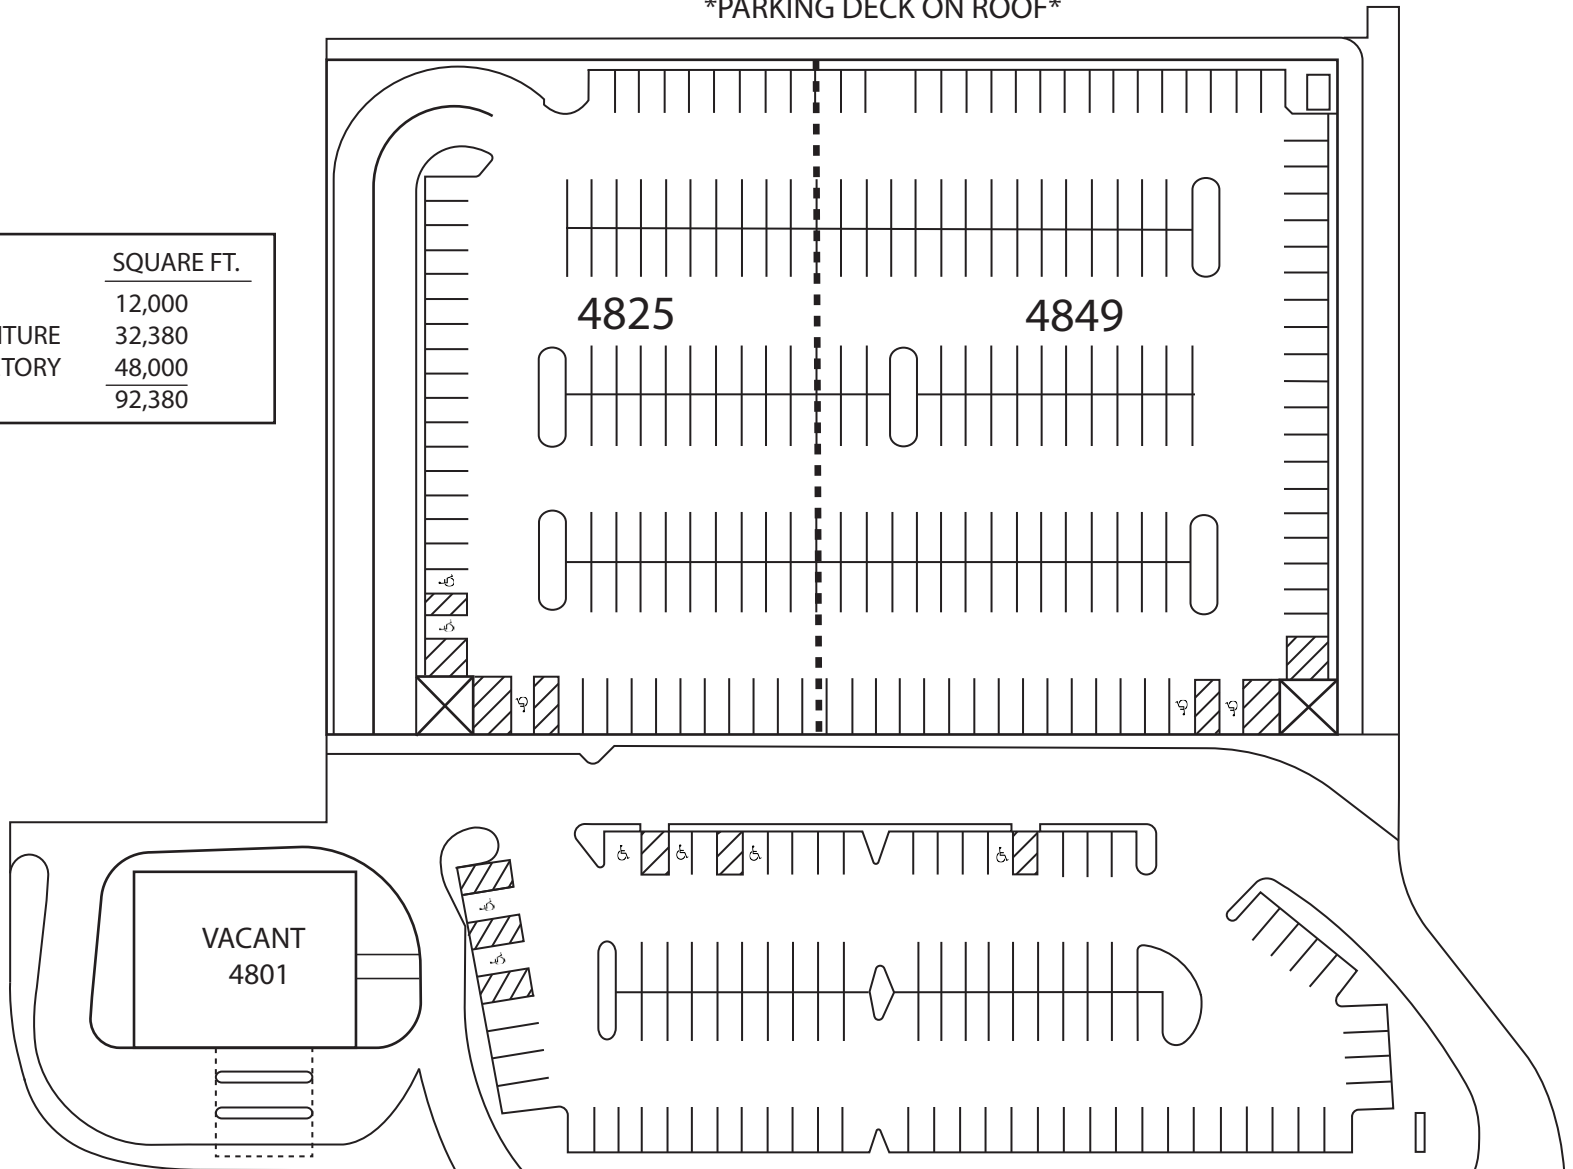

ORCHARD PLACE

Skokie, IL

PARKING DECK ON ROOF

UNIT #	OCCUPANT	SQUARE FT.
4801	VACANT	12,000
4825	BOB'S DISCOUNT FURNITURE	32,380
4849	BURLINGTON COAT FACTORY	48,000
	TOTAL	92,380

SKOKIE BLVD

GOLF ROAD