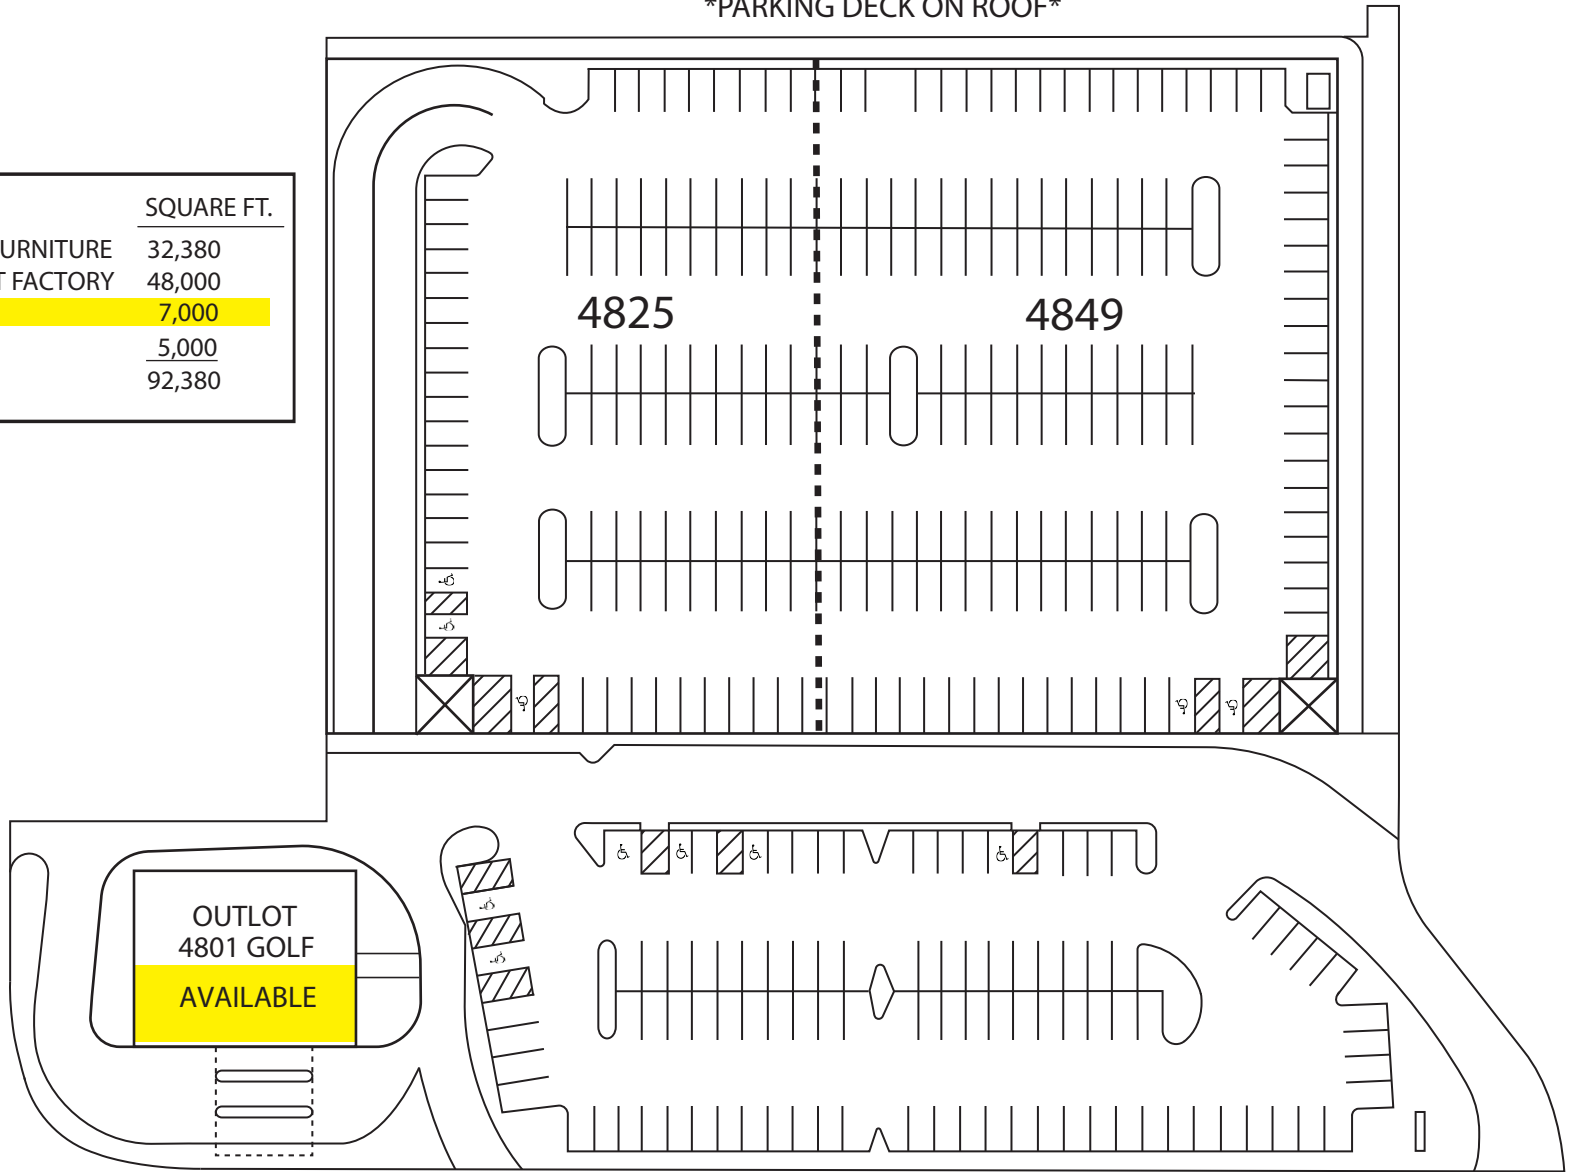

ORCHARD PLACE

Skokie, IL

PARKING DECK ON ROOF

UNIT #	OCCUPANT	SQUARE FT.
4825	BOB'S DISCOUNT FURNITURE	32,380
4849	BURLINGTON COAT FACTORY	48,000
Outlot (1st Floor)	VACANT	7,000
Outlot (2nd Floor)	PURE MED SPA	5,000
	TOTAL	92,380

SKOKIE BLVD

GOLF ROAD